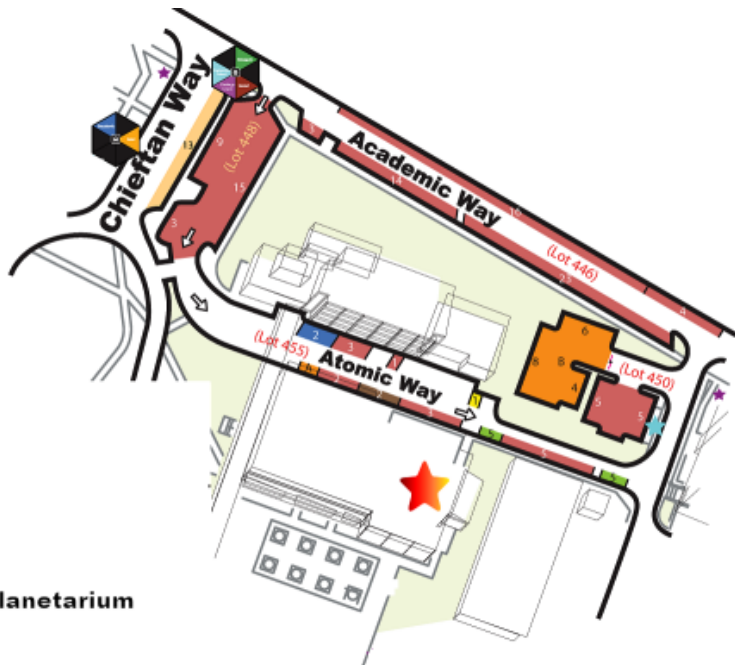

The Planetarium is located in Building 45 (**Richards Building, AKA UPL**), across the Quad from the Keen Building.

 Planetarium